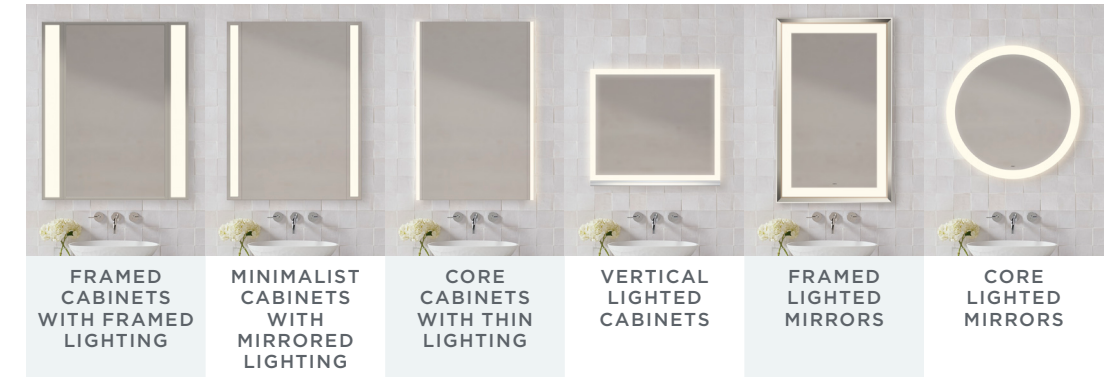

MEDICINE CABINETS WITH LIGHTING AND LIGHTED MIRRORS COMPARISON

	Framed Cabinets with Framed Lighting	Minimalist Cabinets with Mirrored Lighting	Core Cabinets with Thin Lighting	Vertical Lighted Cabinets	Framed Lighted Mirrors	Core Lighted Mirrors
STYLES						
Rectangle	•	•	•	•	•	•
Circle						•
Framed	•				•	
HINGE TYPE						
Left Hinge	•	•	•			
Right Hinge	•	•	•			
Reversible Hinge	•		•			
METAL FINISHES						
Chrome	•				•	
Polished Nickel	•				•	
Matte Gold	•				•	
Matte Black	•				•	
CERTIFICATIONS & CODE COMPLIANCE						
UL/ETL	•	•	•	•		
ADA Design Options	•	•	•	•		•
Title 24 Certification					•	•
MODULAR OPTIONS						
Add-On Kit	•	•	•