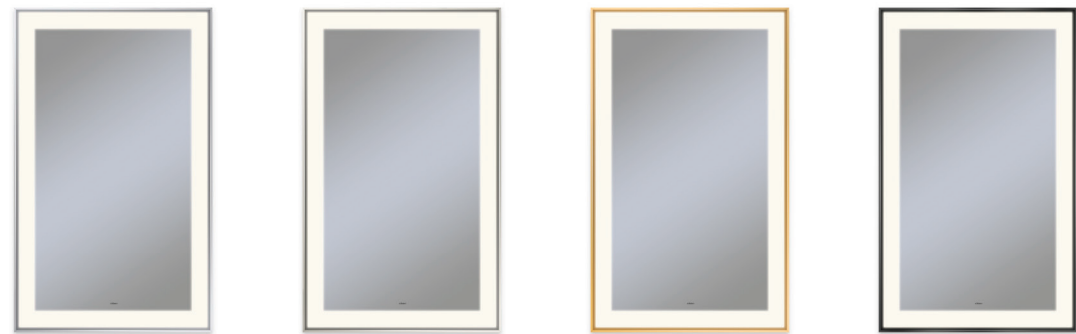

SELECT YOUR FRAMED LIGHTED MIRROR

CHOOSE YOUR SIZE & MUSEUM FRAME

SLIM FRAME

CHAMFER FRAME

25" x 31"

27" x 33"

25" x 41"

27" x 43"

CHOOSE YOUR FINISH

CHROME

POLISHED NICKEL

MATTE GOLD

MATTE BLACK

UPGRADE TO TITLE 24 COMPLIANCE

For Title 24 Compliance in residential and commercial projects, Framed Lighted Mirrors are certified High Efficacy to California Title 24 performance requirements. Our Title 24-Compliant product is certified as High Efficacy with up to 60% more lumen output with a CRI value of 90+ and R9 of 50+.