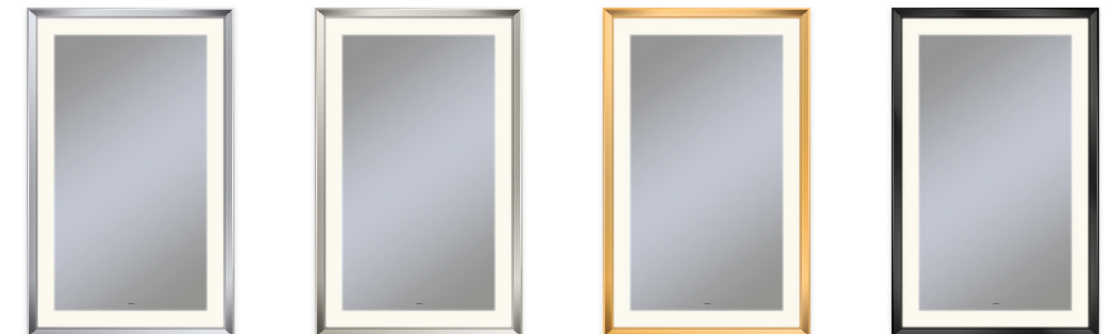

SELECT YOUR FRAMED LIGHTED MIRROR

CHOOSE YOUR SIZE & MUSEUM FRAME

SLIM FRAME

CHAMFER FRAME

25" x 31"

27" x 33"

25" x 41"

27" x 43"

CHOOSE YOUR FINISH

CHROME

POLISHED NICKEL

MATTE GOLD

MATTE BLACK

UPGRADE TO TITLE 24 COMPLIANCE

For Title 24 Compliance in residential and commercial projects, Framed Lighted Mirrors are certified High Efficacy to California Title 24 performance requirements. Our Title 24-Compliant product is certified as High Efficacy with up to 60% more lumen output with a CRI value of 90+ and R9 of 50+.