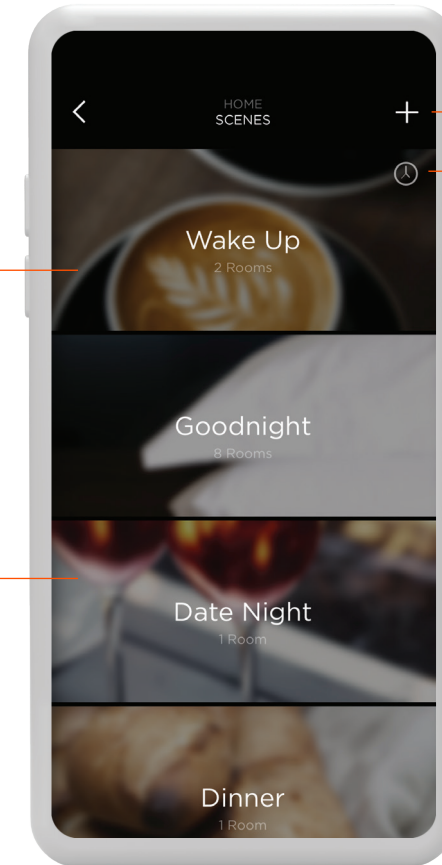

GENERAL STYLING

MAKE UP APPLICATION - 4000K/85% Brightness

MOOD LIGHTING

For your evening routine, warm light sets a relaxing tone to help you unwind from a busy day.

SCHEDULED SCENES

Take the hassle out of your morning rush so you start your day feeling revitalized and ready for anything.

6AM WELLNESS MORNING BATHROOM SCENE

- Warm mirror lights slowly ramp to a comfortable 40% level
- Mirror defogger activates with run timer
- Steam fan activates with run timer
- Nature sounds play through ceiling speakers

6AM ENERGIZE MORNING BATHROOM SCENE

- Cool mirror lighting tones help you energize for the day ahead.
- High energy play list plays through ceiling speakers sets the mood

A SCENE FOR EVERY MOMENT

Scenes are handy app settings that put lighting routines at your fingertips: home arrival, bedtime and more.

Tap on + to create a new scene.

Create **Schedules** for your lights based on exact time, dawn, sunrise, sunset or dusk.

Create instant ambiance with a touch using captured scenes.

Custom scenes can be unique to each user or **Shared**.