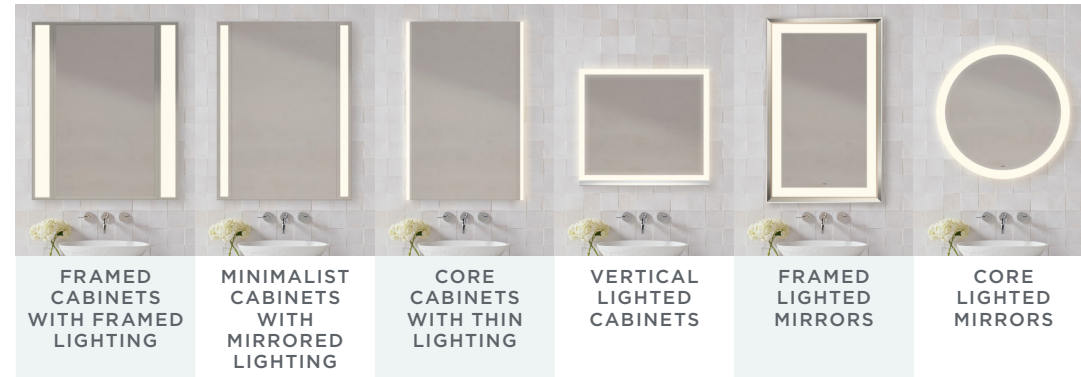

MEDICINE CABINETS WITH LIGHTING AND LIGHTED MIRRORS COMPARISON

	Framed Cabinets with Framed Lighting	Minimalist Cabinets with Mirrored Lighting	Core Cabinets with Thin Lighting	Vertical Lighted Cabinets	Framed Lighted Mirrors	Core Lighted Mirrors
LIGHTING						
2700 Kelvin Temperature	•		•	•	•	•
3000 Kelvin Temperature			•			
4000 Kelvin Temperature						•
Tunable LED	2700K - 5600K	3000K - 4000K				
TECHNOLOGY						
Dimmable LED	•	•	•	•	•	•
Defogger		•		•	•	•
Electrical Outlet	•	•	•	•		
USB Charging	•	•		•		
SAFETY						
Interior Lighting		•		•		
Night Light		•		•		
Plug and Hang					•	•
STORAGE						
Magnetic Storage	•	•				
Razor/Phone Holder		•				
5" Tray		•