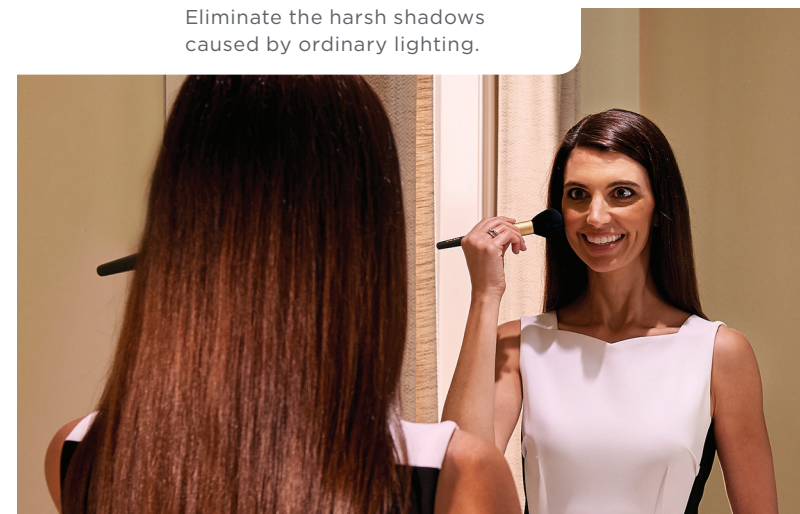

Core Lighted Mirror

LIGHT DIRECTION AND OUTPUT
The right light is achieved by a combination of high lumen output and proper placement in relation to the face and body. Robern Lighting has been carefully designed to enable you to see yourself in the best light:

- Eliminate dark shadows
- Experience bright, even task lighting
- See rich, saturated tone in your reflection
- Be confident that lighting stays consistent, even for close up tasks

Eliminate the harsh shadows caused by ordinary lighting.