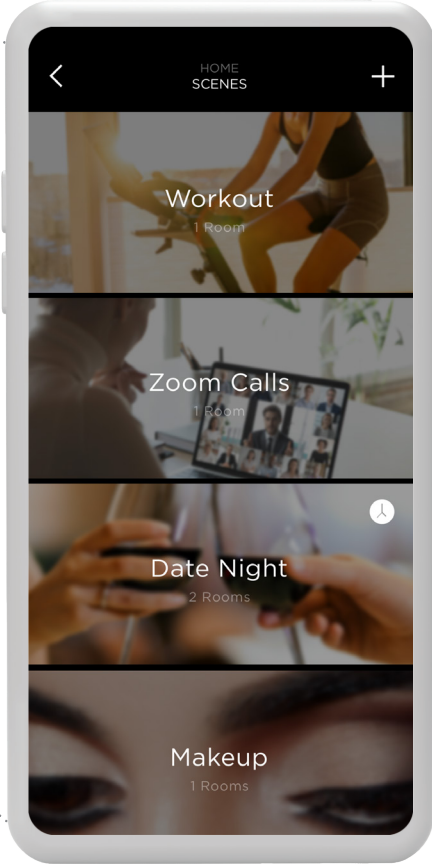

SAVANT

PERSONALIZED
TUNABLE WHITE TASK LIGHTING

Set the perfect task lighting scenes to mimic the lighting of your activity or destination

PERSONALIZED LIGHTING FOR YOUR SELF CARE NEEDS

Made easy with Savant User Interfaces