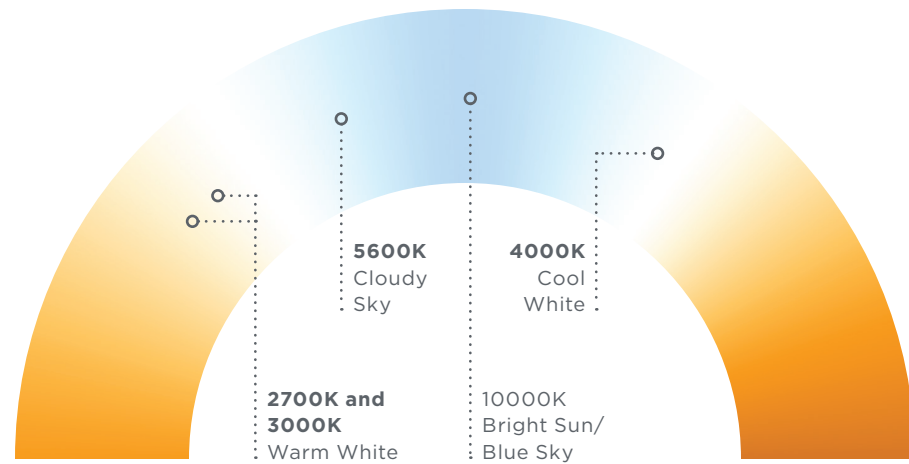

LIGHTING

QUALITY OF LIGHT

Discover how quality task lighting can transform your routine. Robern® Lighting offers the best LED lighting output in its class – bright enough for precise tasks, dimmable for a relaxing bath, with precise color rendering and an even, consistent glow.

LED COLOR TEMPERATURE (KELVIN)

2700 KELVIN 3000 KELVIN

WARM WHITE LED LIGHTING
Warm, relaxing tones (2700K/3000K) replicate indoor light to help you unwind before bed or ease into your morning.

4000 KELVIN

COOL WHITE LED LIGHTING
Cool, invigorating tones (4000K) simulate bright daylight to jumpstart your day and provide ideal task lighting.

VARIABLE

ADJUSTABLE LED LIGHTING
Variable lighting option lets you fine-tune your color temperature between warm (2700K) and cool (5600K) tones.